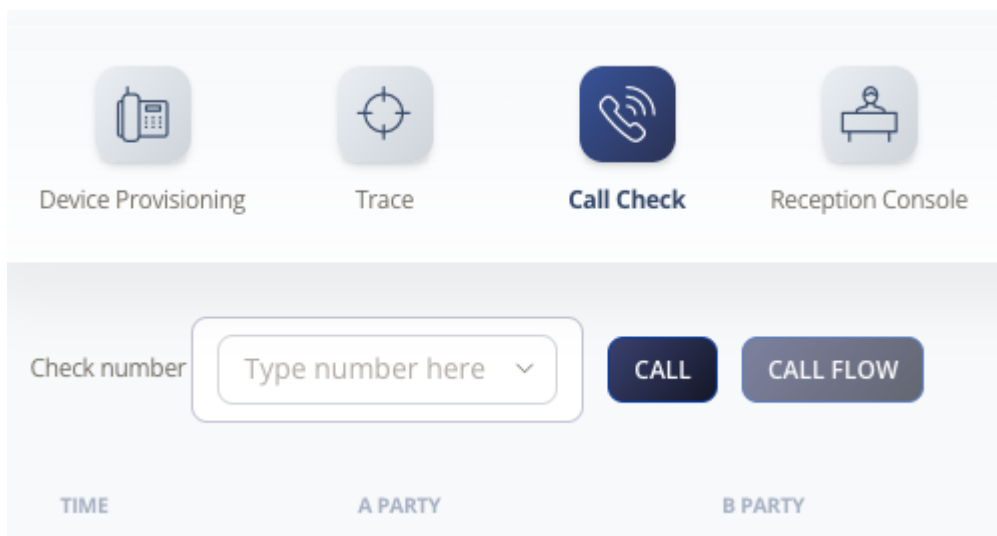

# Call Check

Call check makes an off-net call to validate the accessibility of phone number on your account from outside of our network.

How use Call Check

1. Log into your account
2. Select Tools > Call Check.
3. Select Preferences

Call Flow

Identifies SIP Peering

- Global Peering
- Standalone
- Trunking

Tags

Device  
Handsets