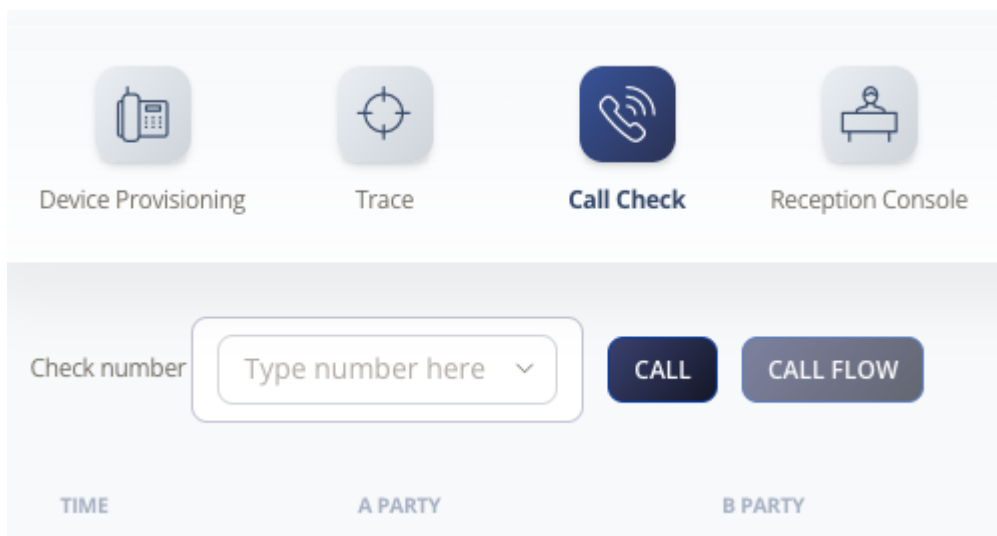

Call Check

Mike Johnstone - 2024-12-21 - Handsets

Call Check

Call check makes an off-net call to validate the accessibility of phone number on your account from outside of our network.

How use Call Check

1. Log into your account
2. Select Tools > Call Check.
3. Select Preferences

Call Flow

Identifies SIP Peering

- Global Peering
- Standalone
- Trunking

Tags

Device
Handsets